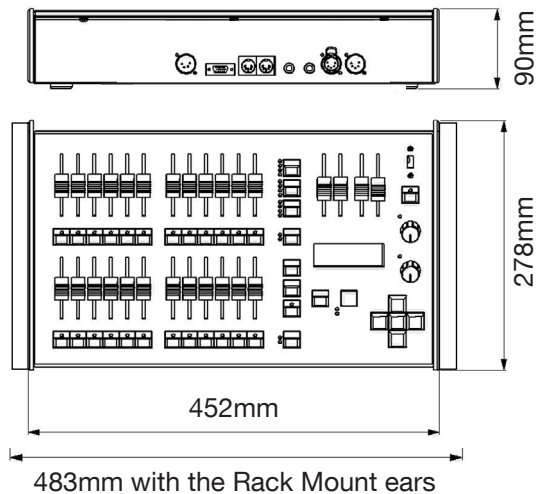

Ordering Information

Jester 12/24 - 19" Rack Mount: 00-128-00

Flightcase Jester 12/24: 00-766-00

Supplied Accessories

Power Supply

Operating Manual (on CD)

Specifications

- Control Channels: Up to 512
- Channel Faders: 24
- Preset Master Faders: 2
- Fade Time Controls: 1 (Split Up/Down times can be programmed)
- Sequence Speed Control: 1
- Sequence Master Fader: 1
- Grand Master Fader: 1
- Blackout Button: 1
- Flash Buttons: 24
- Midi In/Thru
- VGA Monitor Port
- Audio Input
- Remote Input
- Storage and Keyboard Connections
- Power Supply: External 100-240 Volts 50/60Hz
- DMX Output: 1 Universe
- DMX Input: 1 Universe
- DMX to USITT DMX-512 1990 Protocol
- Dimensions: 90mm(H) x 483mm(W) x 278mm(D)
- Weight: 4.5Kg (10lb)
- Operating environment: +5°C to +40°C
- Humidity: 5% to 95% Non condensing

Dimensions

	Voltage	100V ☒	220 - 240V NON CE ☒	Standards 					
		110 - 127V ☒	277V ☐						
		230V CE ☒	347V ☐						

This product conforms to one or more of the above standards.
Please contact your local Cooper Controls representative for further information.

Zero 88

Cooper Controls Ltd, Usk House, Lakeside,
Llantarnam Park, Cwmbran, Torfaen, NP44 3HD, UK.
Tel : +44 (0)1633 838088 Fax : +44 (0)1633 867880
E-mail: enquiries@zero88.com Web: www.zero88.com