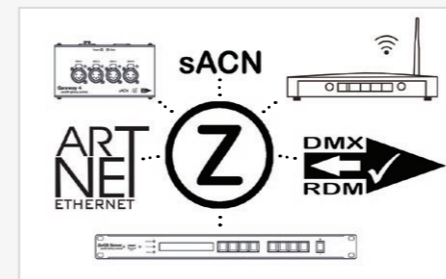

NETWORKING

Add scalability and power with ArtNet 4, Streaming ACN, RDM, tracking backup, media servers, Apps and visualisation.