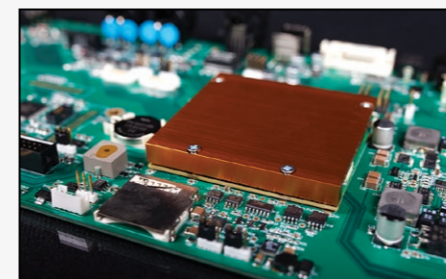

FeRAM ('AUTO SAVE')

Stores every button press you make, as you make it, to ensure you never lose any work in the event of a power outage.