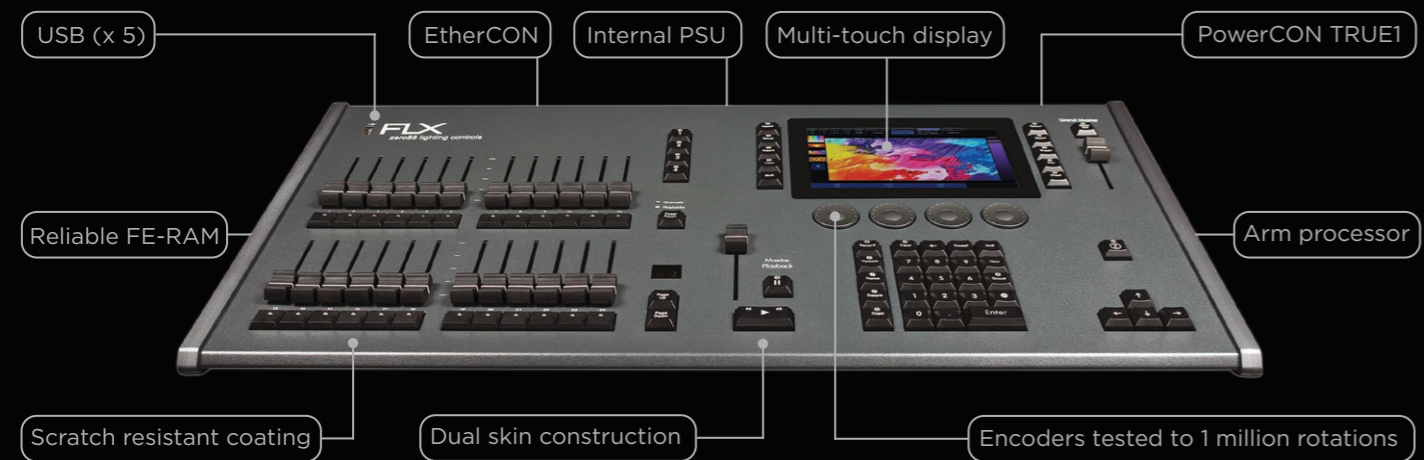

## LIGHTING SOLUTIONS ZERO 88 - CONTROL

FLX LIGHTING CONSOLE  
TIME TO BE CREATIVE...

# UNLOCK YOUR CREATIVITY...

Developed to work in a wide range of demanding situations, with specific considerations for live events & hire, touring productions, multi-purpose venues, theatres and educational applications. FLX is adaptable and upgradeable with channel additions and multiple Wing options.