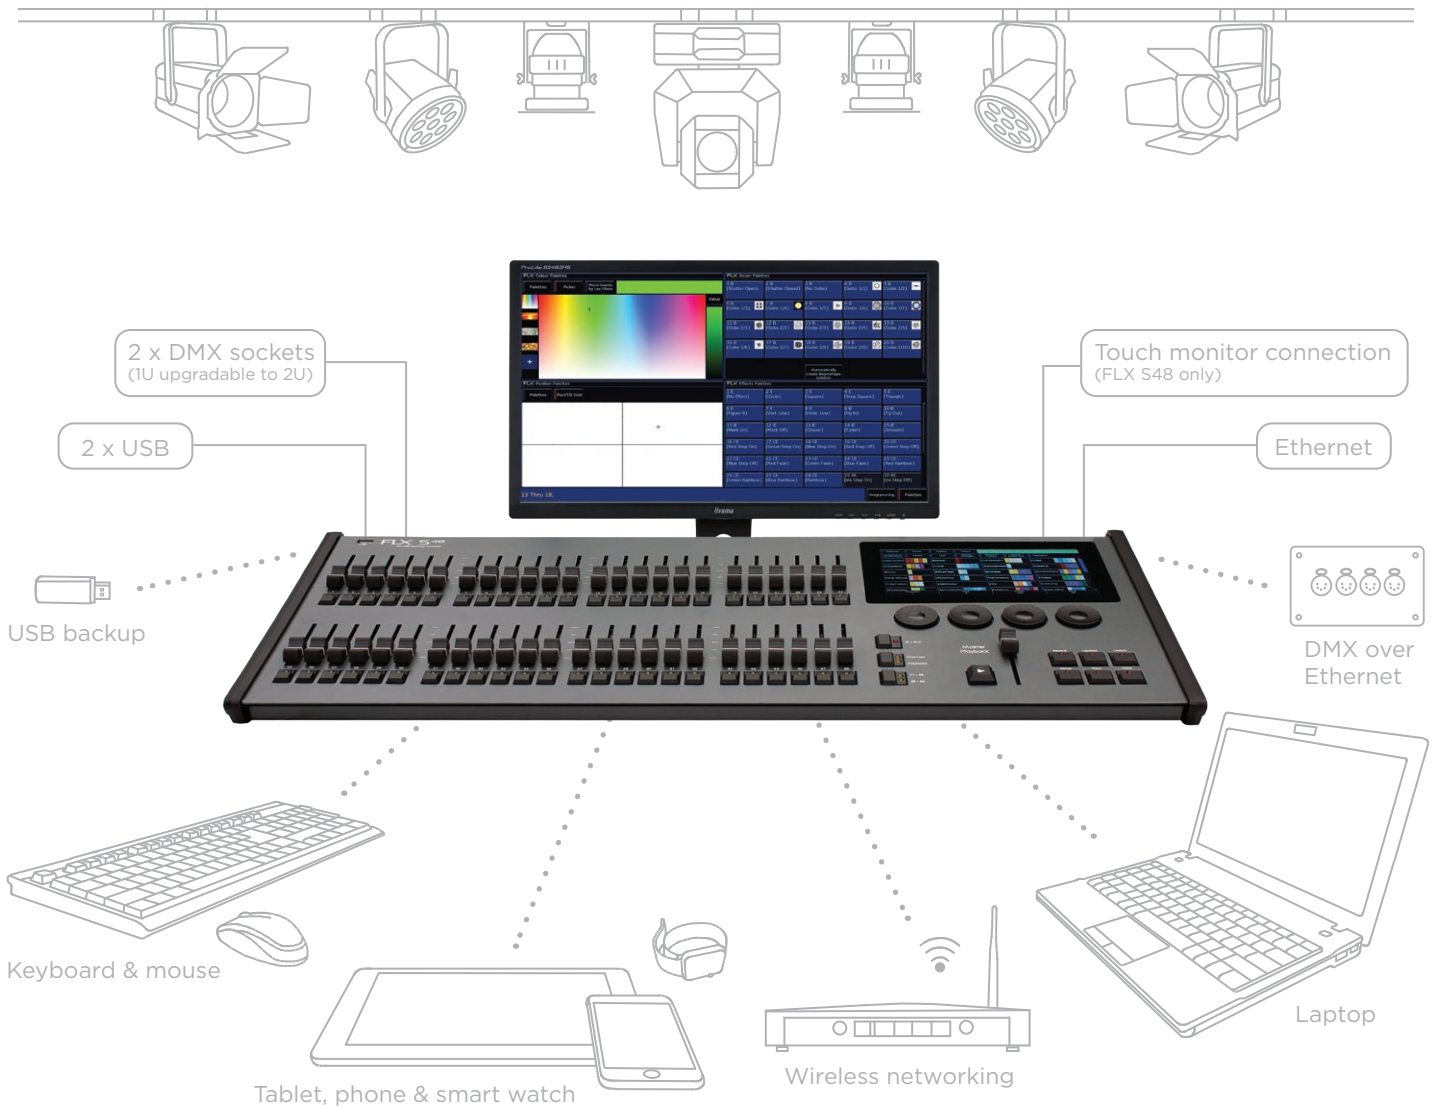

EXPAND YOUR SYSTEM...